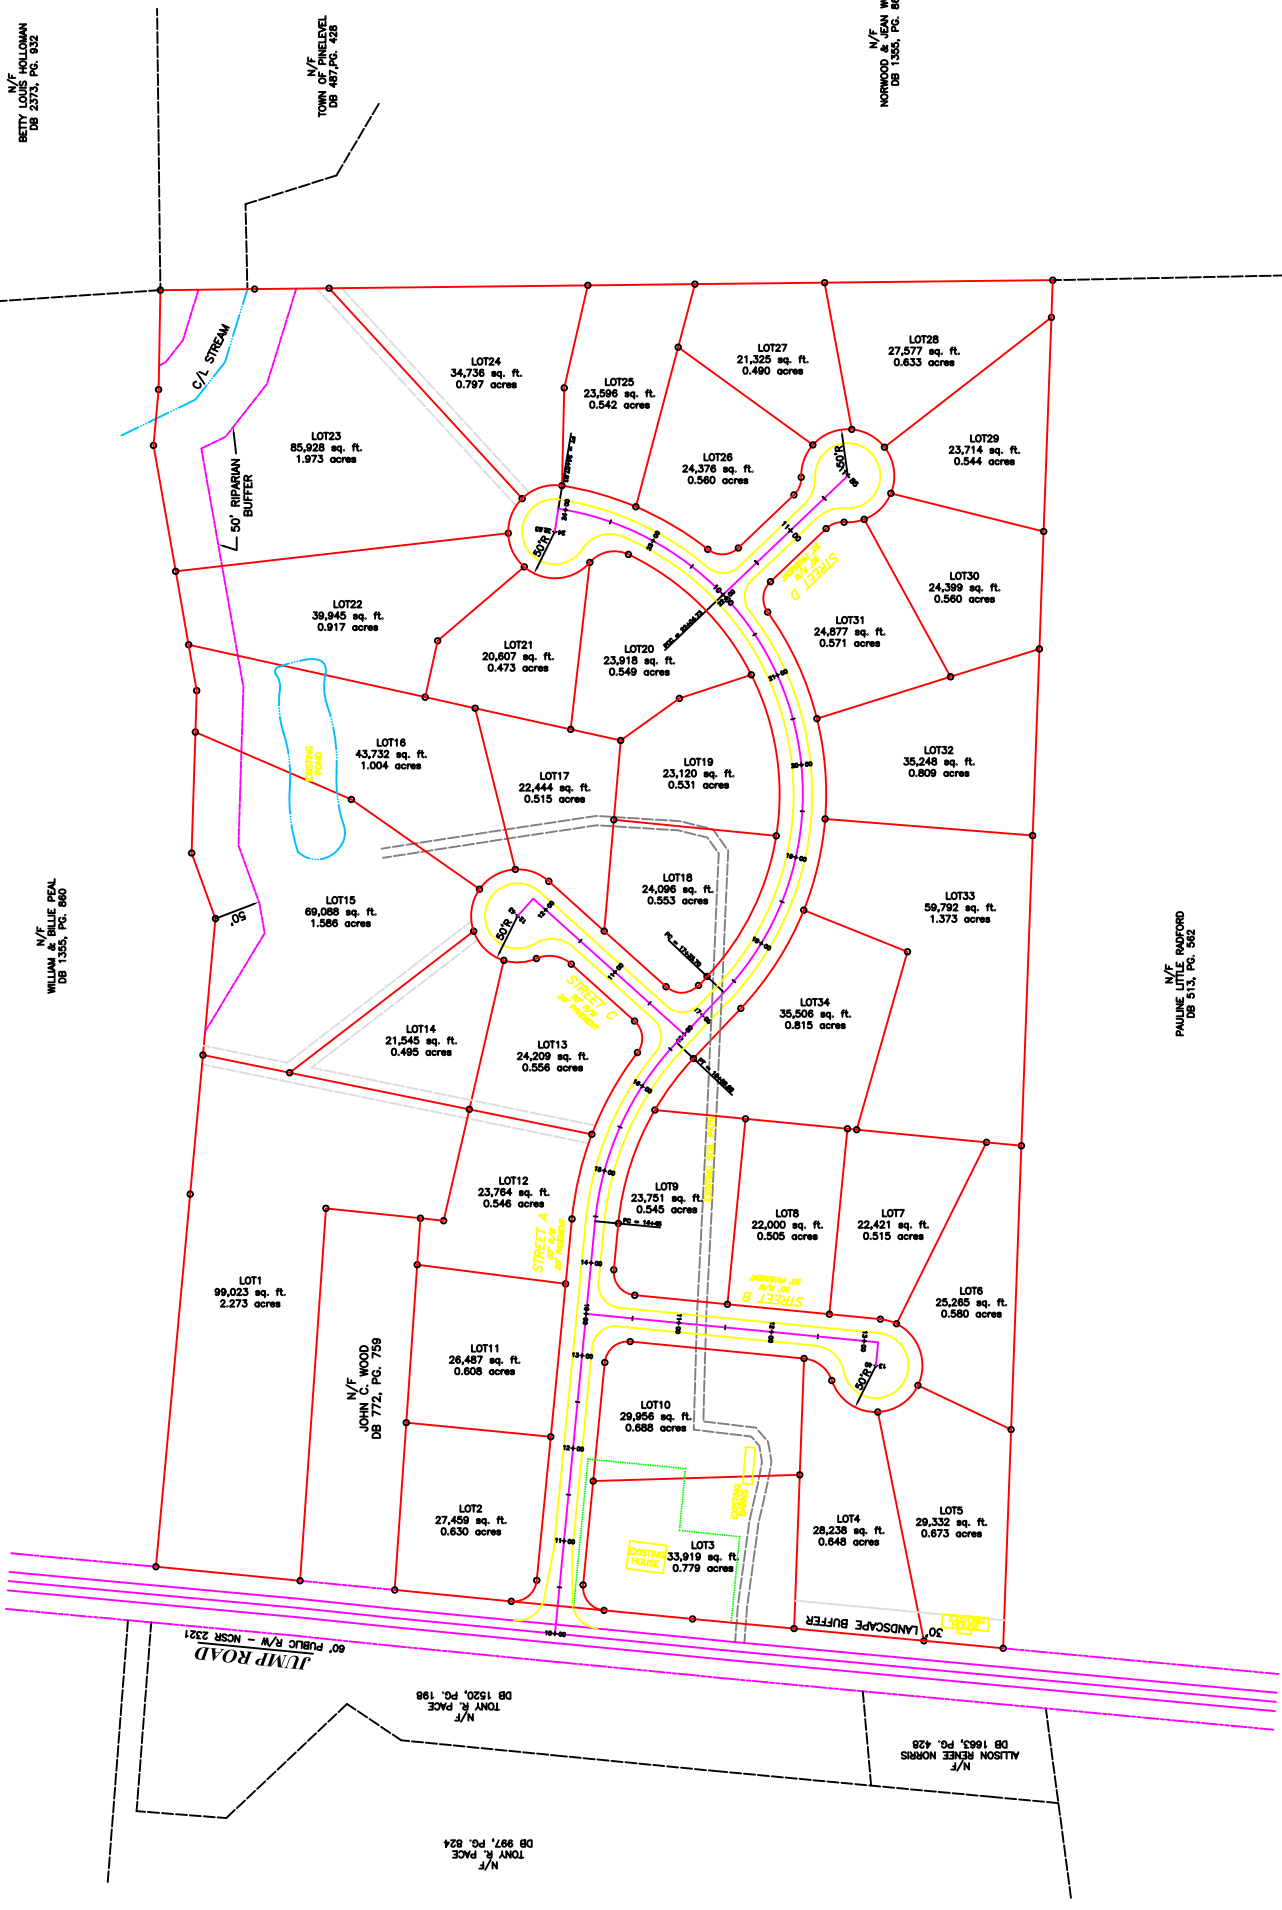

N/F
BETTY LOUIS HOLLOMAN
DB 2573, PG. 132

N/F
TOWN OF PHILADEL.
DB 4674, PG. 428

N/F
NORWOOD J. JEN WORLEY
DB 1325, PG. 862

N/F
WILLIAM B. BEEB RD.
DB 1424, PG. 490

N/F
PAULINE LITTLE RADFORD
DB 515, PG. 382

JUMP ROAD
60' PUBLIC R/W - MCSR 2321

N/F
TONY R. PACE
DB 1520, PG. 198

N/F
ALLISON REBEH NORMS
DB 1663, PG. 428

N/F
TONY R. PACE
DB 997, PG. 824